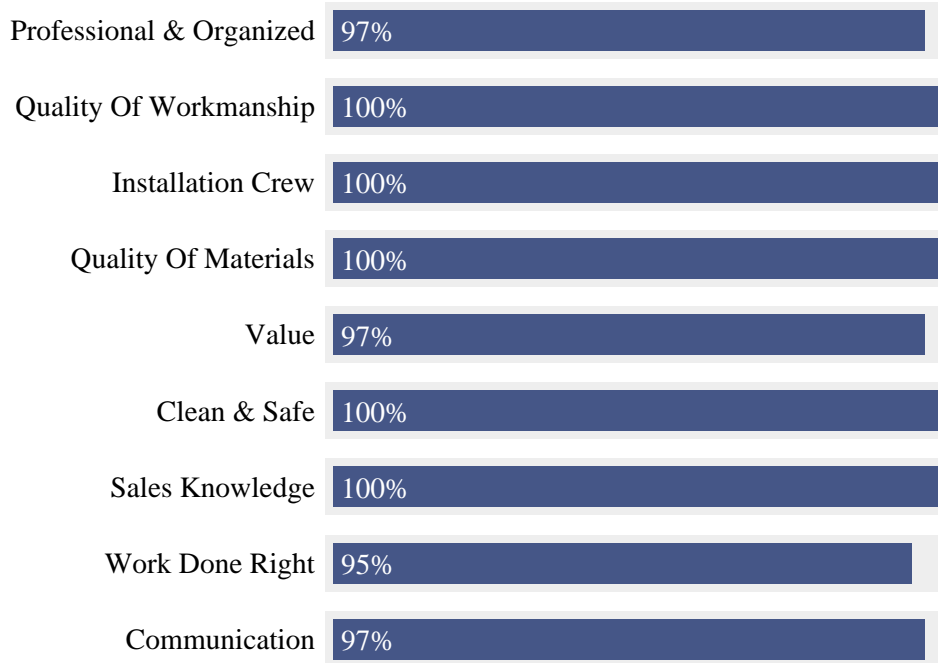

Excel Windows

Customer Feedback Summary

Of 132 customers surveyed, 64 responded

174 N Brandon Dr
Glendale Heights , IL 60139
(708) 636-9898
www.excelwindows.com

GUILDMEMBER SINCE 2018

As a GuildQuality Guildmember, Excel Windows relies on our customer surveying to help them deliver an exceptional customer experience.