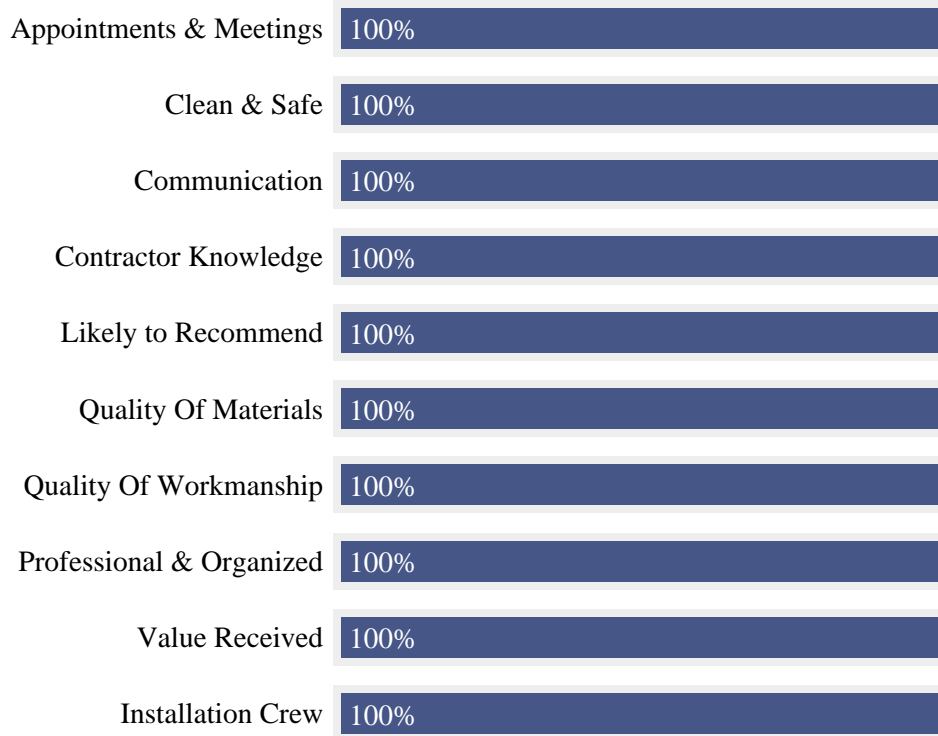

Sedlock Inc

Customer Feedback Summary

Of 1 customers surveyed, 1 responded

711 Mineral Creek Dr
Colona , IL 61241
(309) 716-1104

GUILDMEMBER SINCE 2018

As a GuildQuality Guildmember, Sedlock Inc relies on our customer surveying to help them deliver an exceptional customer experience.

We have surveyed customers on behalf of Sedlock Inc in East Moline, IL.

In this report, Sedlock Inc has published a summary of the customer feedback they've received since they joined GuildQuality in May 2018. In that time, 1 out of 1 customers (100%) responded to a GuildQuality satisfaction survey, with the most recent response in May 2018.

Recent Reviews & Published Comments

COMMENT

Additional Comment
May 11, 2018

Jason is very professional and his wife does a very nice job on the phone.

REVIEW

Sue G.
East Moline, IL
May 11, 2018

They are very professional and have excellent quality at a fair price. The work was done quickly with excellent results.