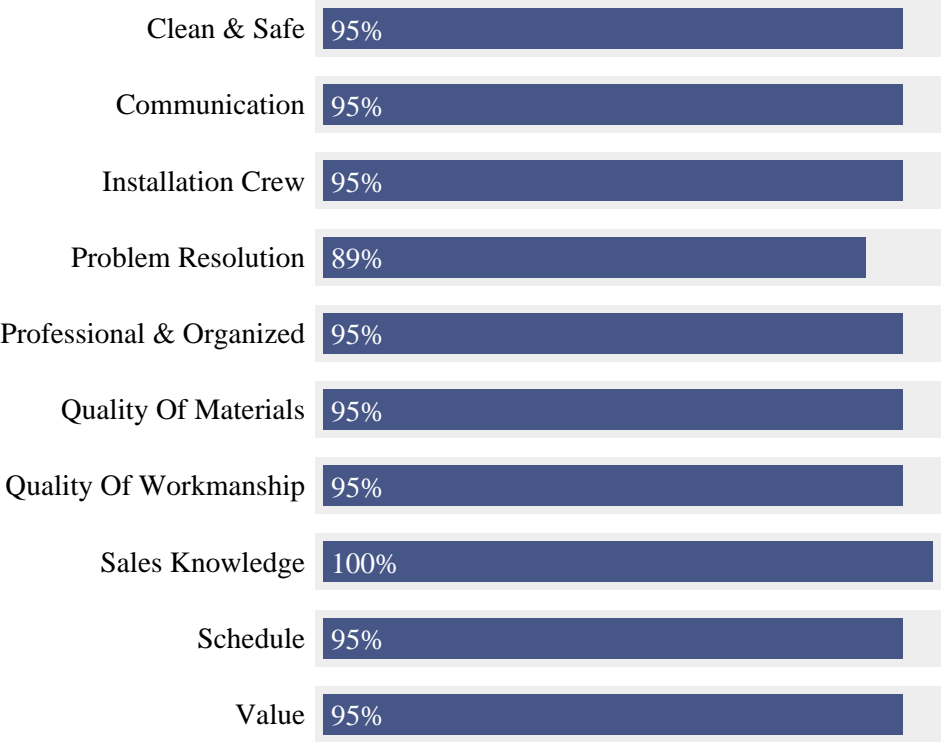

FEEDBACK REPORT *for*
Current Electric

Customer Feedback Summary

Of 31 surveys sent, 20 were responded to

12625 W Burleigh Rd
Brookfield , WI 53005
(262) 786-5885
currenthelectricco.com

GUILDMEMBER SINCE 2018

As a GuildQuality Guildmember, Current Electric relies on our customer surveying to help them deliver an exceptional customer experience.

We have surveyed customers on behalf of Current Electric in Milwaukee, WI; Brookfield, WI; Wauwatosa, WI; Elm Grove, WI; New Berlin, WI; Greendale, WI; Greenfield, WI; Franklin, WI; South Milwaukee, WI; Cedarburg, WI; and 7 other cities in Wisconsin.

Recent Reviews & Published Comments

REVIEW
Crystal H.
New Berlin, WI
Nov 19, 2018
★★★★★

If you decide to spend money on any project that includes electrical work, spend your money wisely and hire Current Electric.

REVIEW
M.H.L.
Brookfield, WI
Nov 13, 2018
★★★★★

I know I can always count on the Current Electric team to provide an accurate estimate and schedule, professional service, and friendly customer aftercare. We have an older home and will always call Current for our many electrical projects.