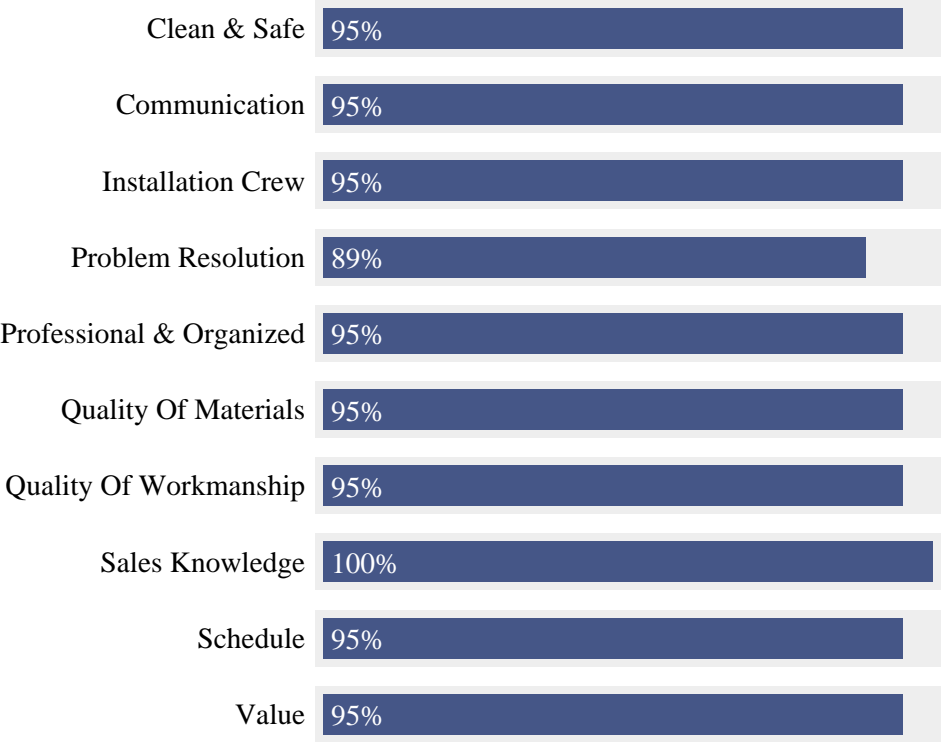

FEEDBACK REPORT *for*
Current Electric

Customer Feedback Summary

Of 31 surveys sent, 20 were responded to

12625 W Burleigh Rd
Brookfield , WI 53005
(262) 786-5885
currentelectricco.com

GUILDMEMBER SINCE 2018

As a GuildQuality Guildmember, Current Electric relies on our customer surveying to help them deliver an exceptional customer experience.

We have surveyed customers on behalf of Current Electric in Milwaukee, WI; Brookfield, WI; Wauwatosa, WI; Elm Grove, WI; New Berlin, WI; Greendale, WI; Greenfield, WI; Franklin, WI; South Milwaukee, WI; Cedarburg, WI; and 7 other cities in Wisconsin.

Recent Reviews & Published Comments

REVIEW
Crystal H.
New Berlin, WI
Nov 19, 2018
★★★★★

If you decide to spend money on any project that includes electrical work, spend your money wisely and hire Current Electric.

REVIEW
M.H.L.
Brookfield, WI
Nov 13, 2018
★★★★★

I know I can always count on the Current Electric team to provide an accurate estimate and schedule, professional service, and friendly customer aftercare. We have an older home and will always call Current for our many electrical projects.